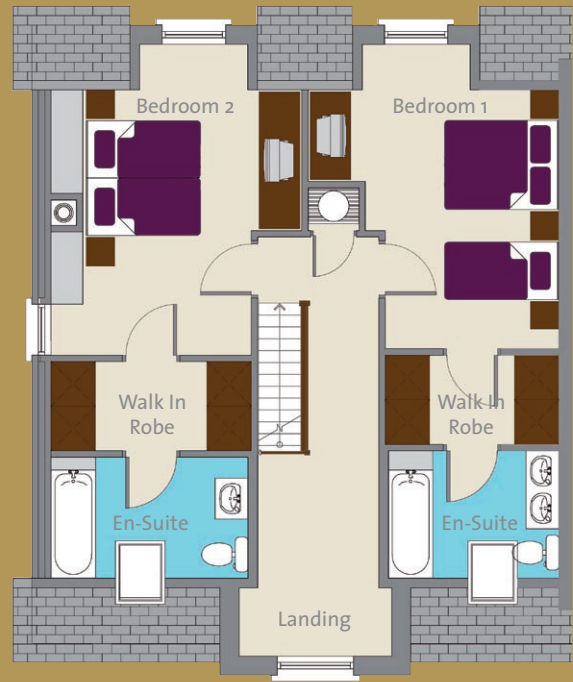

House Specifications

GROUND FLOOR

Kitchen	8.60 sq.m
Living/ Dining Room	35.23 sq.m
Bedroom 3	9.76 sq.m

FIRST FLOOR

Bedroom 1	14.29 sq.m
Dressing Room	3.82 sq.m
En-suite Bathroom	5.36 sq.m
Bedroom 2	14.40 sq.m
Dressing Room	4.40 sq.m
En-suite Bathroom	5.88 sq.m

GROUND FLOOR

Kitchen	8.60 sq.m
Living/ Dining Room	36.77 sq.m
Bedroom 3	11.26 sq.m

FIRST FLOOR

Bedroom 1	17.33 sq.m
Dressing Room	6.14 sq.m
En-suite Bathroom	7.34 sq.m
Bedroom 2	15.25 sq.m
Dressing Room	4.83 sq.m
En-suite Bathroom	6.45 sq.m