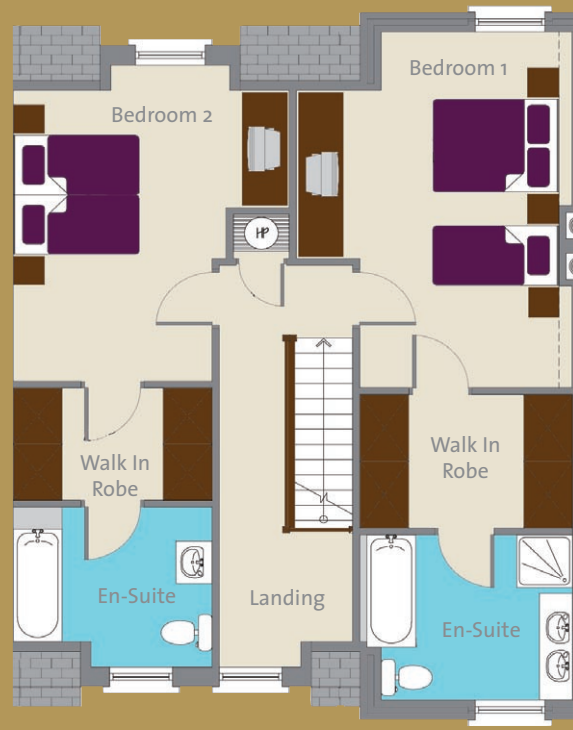

House Specifications

GROUND FLOOR

Kitchen	8.60 sq.m
Living/ Dining Room	35.23 sq.m
Bedroom 3	9.76 sq.m

FIRST FLOOR

Bedroom 1	14.29 sq.m
Dressing Room	3.82 sq.m
En-suite Bathroom	5.36 sq.m
Bedroom 2	14.40 sq.m
Dressing Room	4.40 sq.m
En-suite Bathroom	5.88 sq.m

GROUND FLOOR

Kitchen	8.60 sq.m
Living/ Dining Room	36.77 sq.m
Bedroom 3	11.26 sq.m

FIRST FLOOR

Bedroom 1	17.33 sq.m
Dressing Room	6.14 sq.m
En-suite Bathroom	7.34 sq.m
Bedroom 2	15.25 sq.m
Dressing Room	4.83 sq.m
En-suite Bathroom	6.45 sq.m