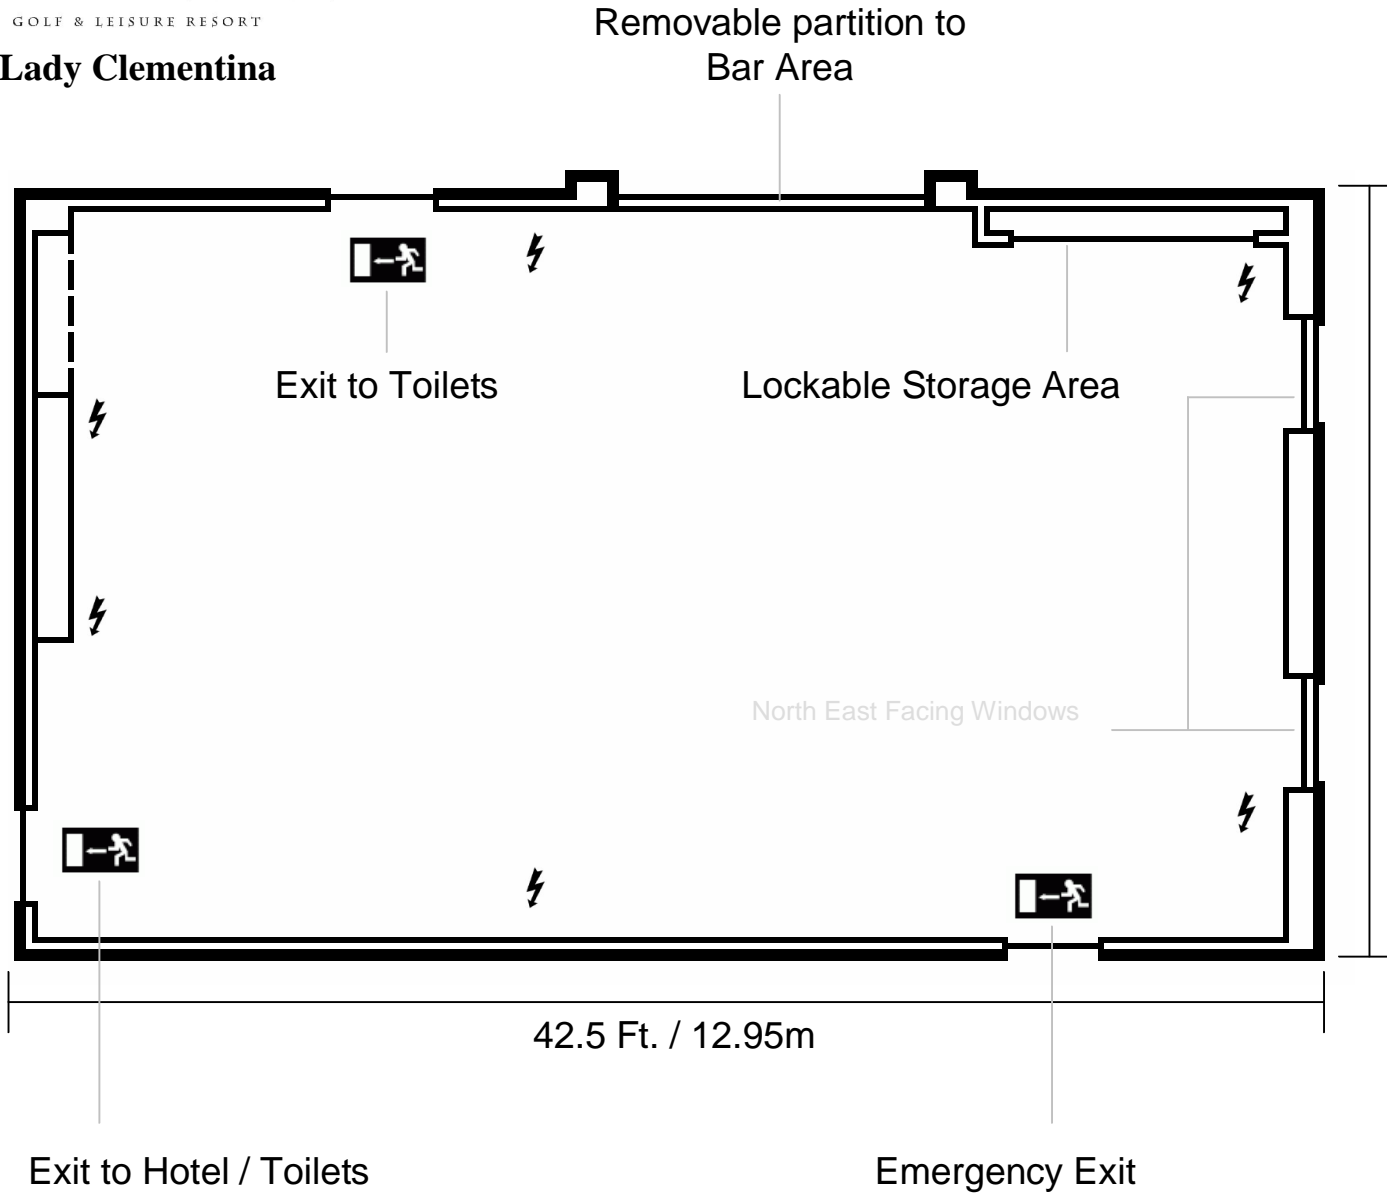

### Lady Clementina

Lady Clementina Capacity
Theatre Style: 70 People
U-Shape: 35 People
Block: 30 People
Class Room: 40 People
892.5 sq. Ft. / 83 sq. m.

21 Ft. / 6.4m

42.5 Ft. / 12.95m

Lady Clementina Features
❄️ Air Conditioned
⚡ 12 Power – Points
Camera Security
Bar Access
Over head & Wall Lighting