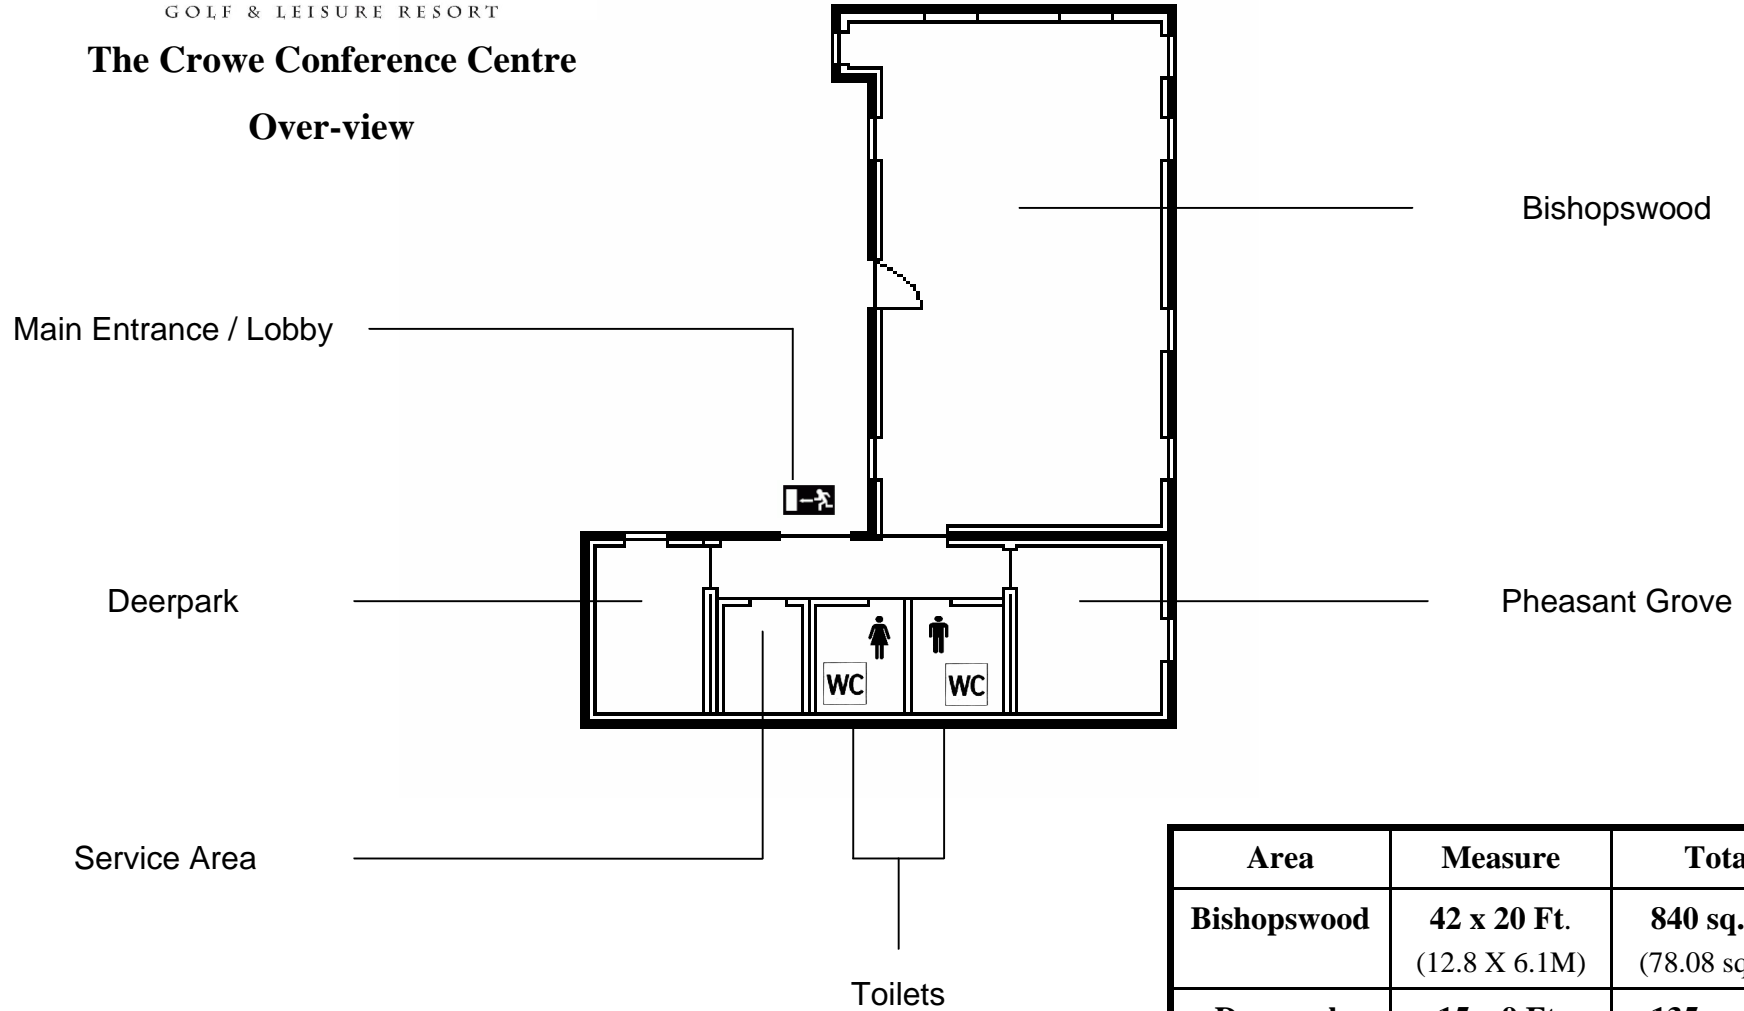

### The Crowe Conference Centre

#### Over-view

Area	Measure	Total
<b>Bishopswood</b>	<b>42 x 20 Ft.</b> (12.8 X 6.1M)	<b>840 sq. Ft.</b> (78.08 sq. m).
<b>Deerpark</b>	<b>15 x 9 Ft.</b> (4.8 x 2.7m)	<b>135 sq. Ft.</b> (12.96 sq. m)
<b>Pheasant Grove</b>	<b>15 x 10 Ft</b> (4.8 x 3 m)	<b>150 sq. Ft.</b> (14.4 sq. m)